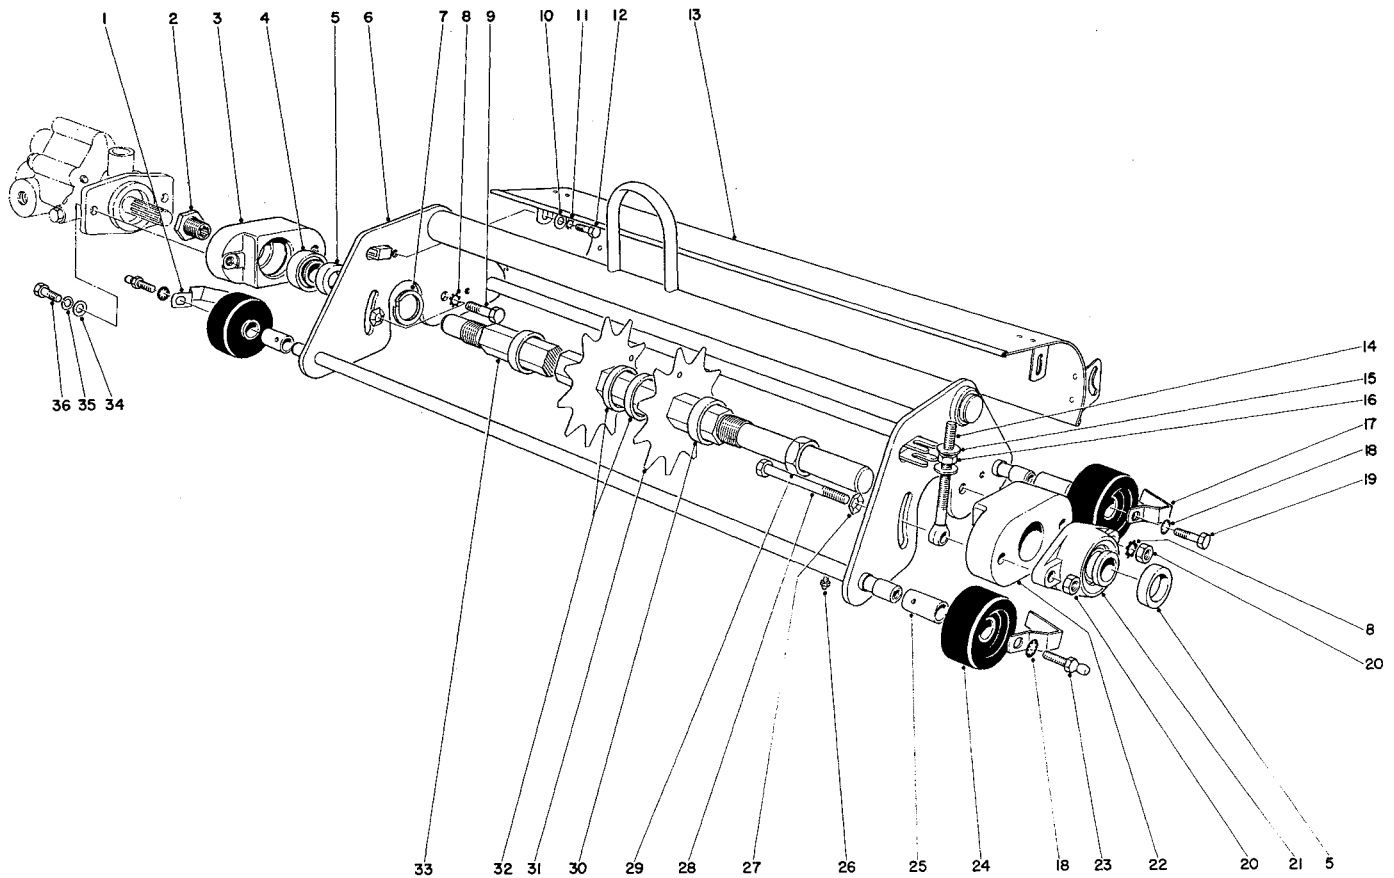

TORO®

MODEL 04416—20001 thru 50001 & UP

PARTS CATALOG

THATCHING REEL (Greensmaster 3)

Ref. No.	Part No.	Description	No. Used
1	17-1650	Scraper — Wheel R. H.	2
2	10-5100	Spline Nut	1
3	17-1610	Housing — Bearing	1
4	251-206	Bearing	1
5	251-77	Lock Collar	2
6	17-1450	Frame W. A.	1
7	32120-77	Retaining Ring	1
8	3255-16	Ext. Lockwasher	2
9	324-6	Capscrew	2
10	3256-22	Washer	4
11	3255-7	Ext. Lockwasher	4
12	329-1	Capscrew	4
13	17-1530	Grass Shield	1
14	17-1510	Eye Bolt	2
15	17-1710	Washer	4
16	3217-7	Nut	2
17	17-1640	Scraper-Wheel L. H.	2
18	3254-6	Int. Lockwasher	4
19	3211-3	Capscrew	2
20	3217-8	Nut	2

Ref. No.	Part No.	Description	No. Used
21	251-247	Bearing, Housing	1
22	17-1520	Counterweight	1
23	2411-7	Ball Stud	2
24	17-1630	Wheel	4
25	17-1620	Bushing Wheel	4
26	302-5	Grease Fitting	4
27	3290-334	Pyramidal Lockwasher	2
28	324-12	Capscrew	2
29	3220-18	Jam Nut	2
30	17-1580	Spacer	2
31	17-1590	Blade	37
32	17-1600	Spacer	72
33	17-1570	Shaft Hex	1
34	3256-24	Washer	2
35	3255-9	Lockwasher	2
36	323-6	Capscrew	2
*	17-2290	Gauge .060	2
*	17-2300	Gauge .120	2
*	17-2310	Gauge .250	2