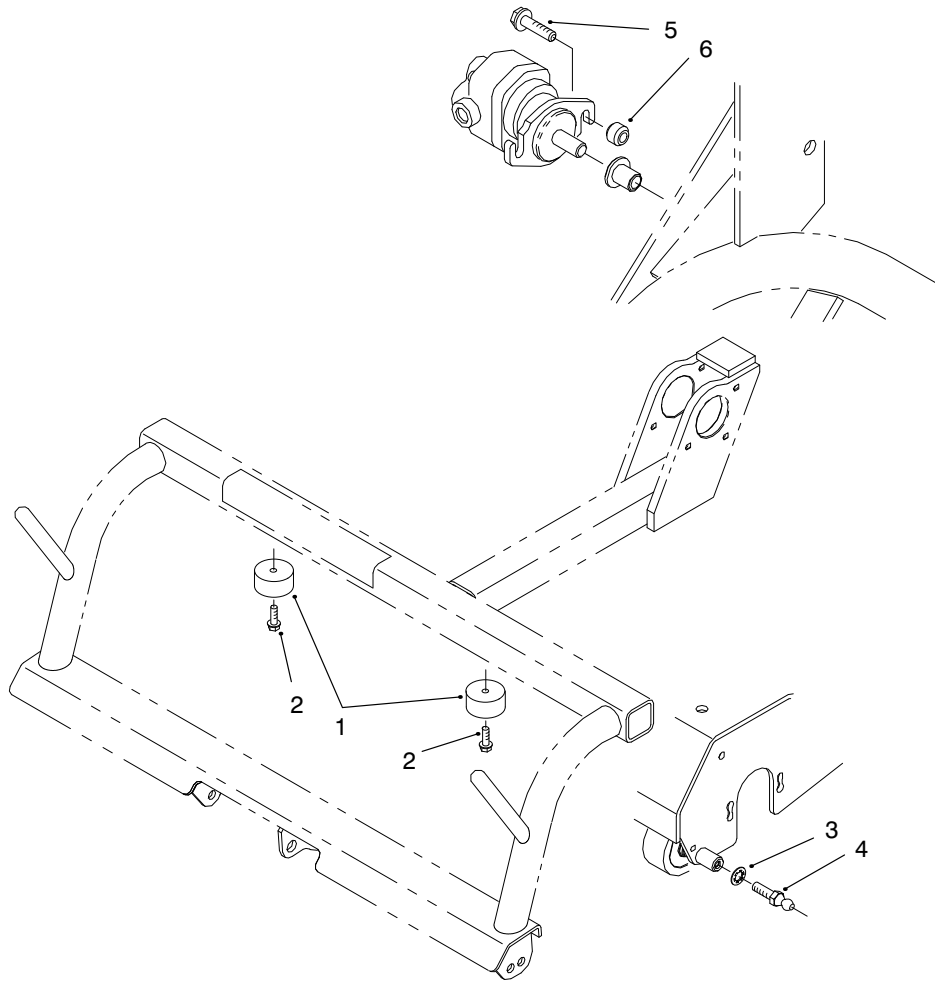

## TRI-ROLLER ASSEMBLY

Ref. No.	Part No.	Description	No. Used	Ref. No.	Part No.	Description	No. Used
1	99-1605	Frame Assembly	3	12	93-2463	Roller-Lift	3
2	251-337	Bearing-Ball	6	13	93-2464	Spacer-Roller	3
3	95-7148	Housing-Bearing	6	14	99-1616	Tube Assembly	3
4	95-1642	Weight-Counter (Greensmaster 3200)	3	15	33115-080	Screw-HH	3
4	95-1642	Weight-Counter (Greensmaster 3050 & 3100)	4	16	33024-00	Nut-Lock NI	12
5	93-2569	Screw-HH	12	17	95-1637	Collar-HOC	6
6	3256-24	Washer-Flat (Greensmaster 3200)	6	18	2410-30	Cap-Plastic	3
6	3256-24	Washer-Flat (Greensmaster 3050 & 3100)	4	19	33114-020	Screw-HH	6
7	302-5	Fitting-Grease	6	20	67-1300	Decal-Toro	3
8	93-2466	Shaft-Roller	3	21	48-9590	Washer-Lock	12
9	98-2194	Sleeve-Grease	6	22	33115-025	Screw-HH	12
10	33025-00	Nut-Lock NI	3	23	99-1614	Roller Assembly	3
11	33026-00	Nut-Lock NI	18	24	33126-040	Screw-Carriage	12
				25	99-1637	Plate-Scraper	3
				26	99-1620	Plate-Weight, Long	27
				27	33126-070	Screw-Carriage	6
				30	99-1638	Roller-Plastic	6

## TRI-ROLLER ASSEMBLY

Ref. No.	Part No.	Description	No. Used
31	51-3640	Sleeve-Pivot, Idler	6
32	3256-3	Washer-Flat	6
33	33114-050	Screw-HH	6
34	93-2559	Bearing	6
35	93-2525	Ring-Retaining	6
36	302-5	Fitting-Grease	6
37	3245-35	Screw-Set	6

Ref. No.	Part No.	Description	No. Used
38	251-77	Collar-Lock	6
*	93-1615	Rear Roller Assembly (Incl. Ref. #8, 9, 14 & 34-36)	3
*	94-3405	Bearing Assembly (Incl. Ref. #2, 37 & 38)	6

T-3091-1

## TRI-ROLLER ASSEMBLY

Ref. No.	Part No.	Description	No. Used
1	94-4548	Bumper-Recessed	6
2	32144-44	Screw-HWH	6
3	3254-6	Washer-Lock, Internal	6
4	94-2958	Ballstud	6

Ref. No.	Part No.	Description	No. Used
5	32144-102	Screw-HH (Greensmaster 3050 & 3100)	1
6	61-2370	Spacer (Greensmaster 3050 & 3100)	1