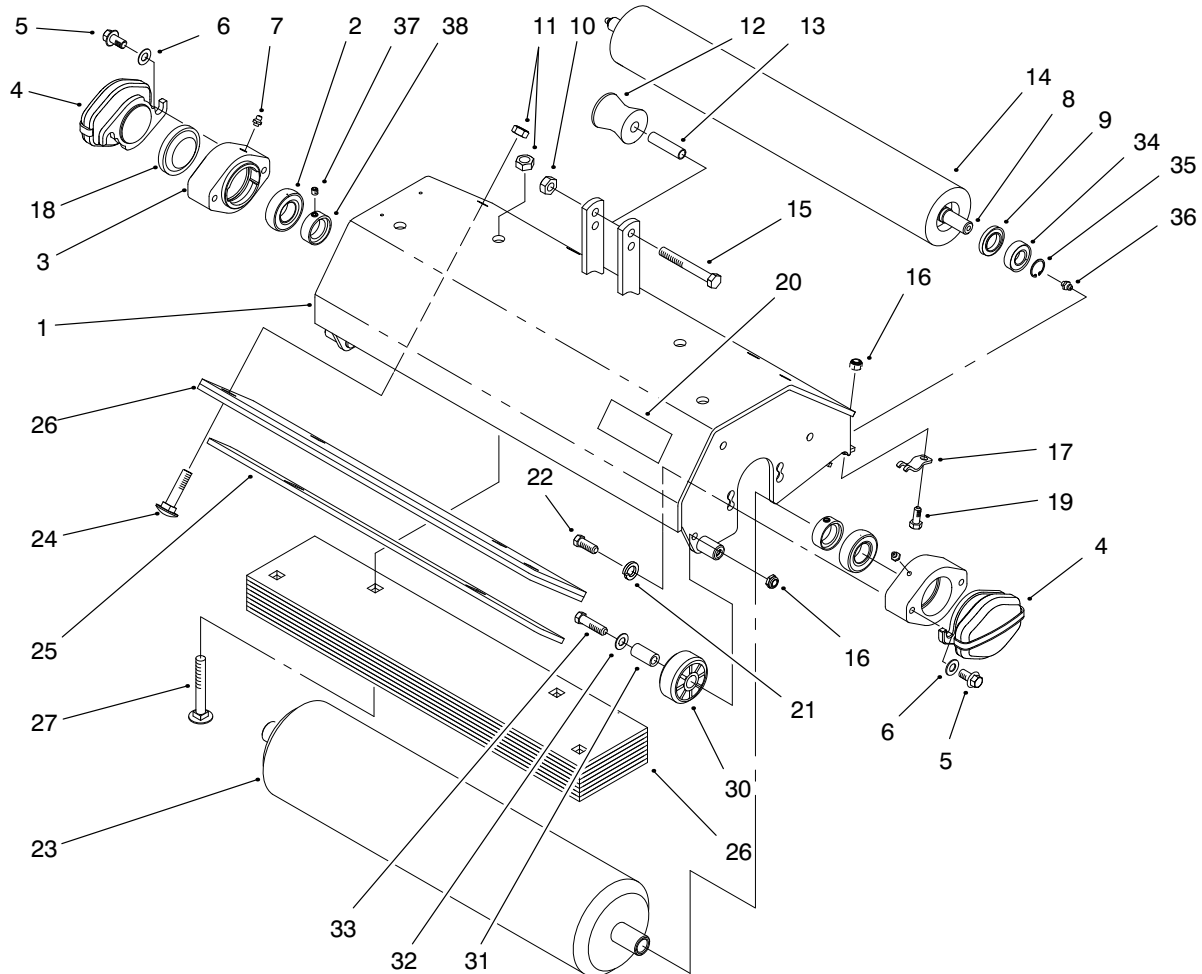

TRI-ROLLER KIT

For Greensmaster® 3000 Series

T-3088-1

TRI-ROLLER ASSEMBLY

Ref. No.	Part No.	Description	No. Used	Ref. No.	Part No.	Description	No. Used
1	99-1605	Frame Assembly	3	12	93-2463	Roller-Lift	3
2	251-337	Bearing-Ball	6	13	93-2464	Spacer-Roller	3
3	95-7148	Housing-Bearing	6	14	99-1616	Tube Assembly	3
4	95-1642	Weight-Counter (Greensmaster 3200)	3	15	33115-080	Screw-HH	3
4	95-1642	Weight-Counter (Greensmaster 3050 & 3100)	4	16	33024-00	Nut-Lock NI	12
5	93-2569	Screw-HH	12	17	95-1637	Collar-HOC	6
6	3256-24	Washer-Flat (Greensmaster 3200)	6	18	2410-30	Cap-Plastic	3
6	3256-24	Washer-Flat (Greensmaster 3050 & 3100)	4	19	33114-020	Screw-HH	6
7	302-5	Fitting-Grease	6	20	67-1300	Decal-Toro	3
8	93-2466	Shaft-Roller	3	21	48-9590	Washer-Lock	12
9	98-2194	Sleeve-Grease	6	22	33115-025	Screw-HH	12
10	33025-00	Nut-Lock NI	3	23	99-1614	Roller Assembly	3
11	33026-00	Nut-Lock NI	18	24	33126-040	Screw-Carriage	12
				25	99-1637	Plate-Scraper	3
				26	99-1620	Plate-Weight, Long	27
				27	33126-070	Screw-Carriage	6
				30	99-1638	Roller-Plastic	6

TPS