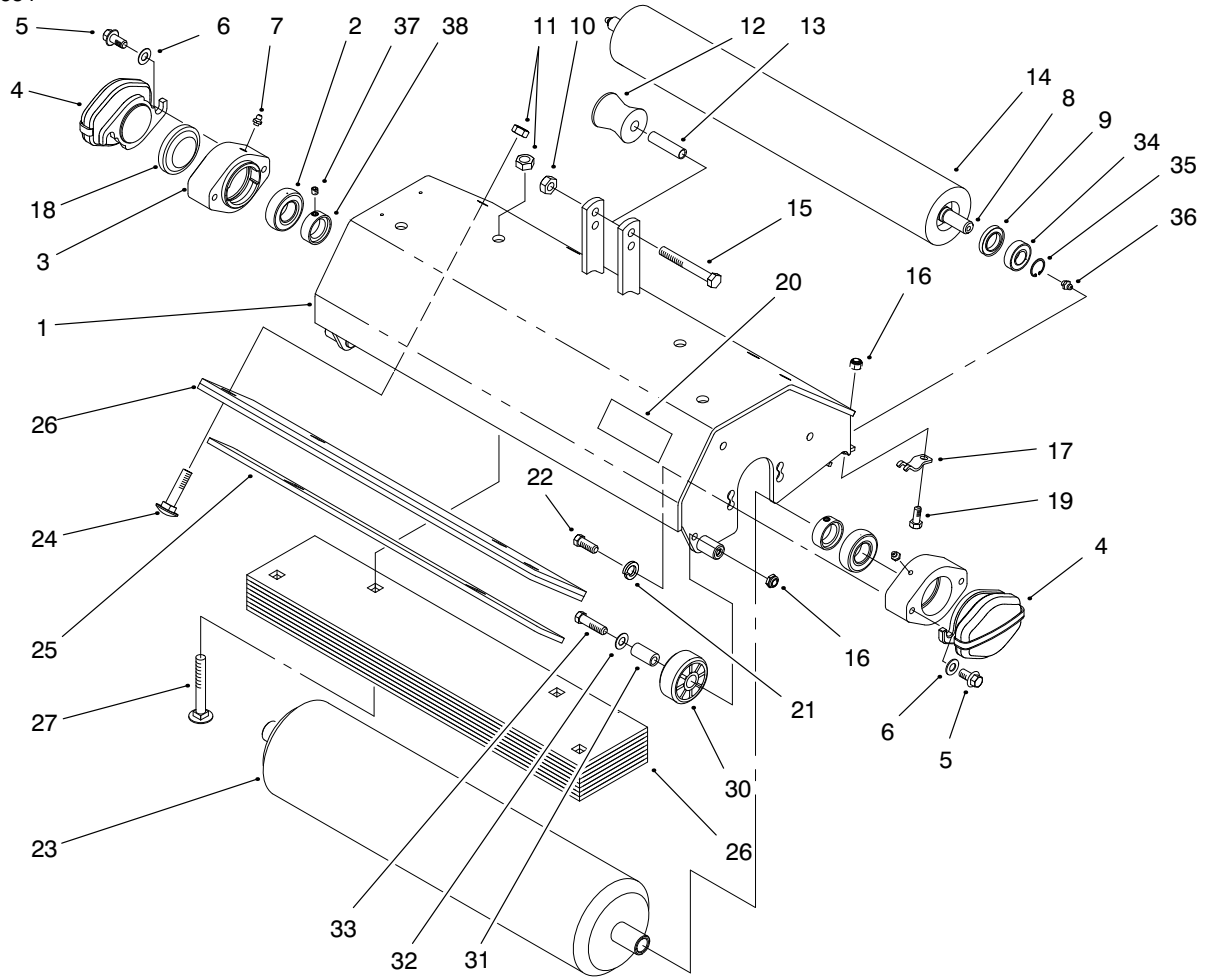

3321-584

T-3088-1

TRI-ROLLER ASSEMBLY

Ref. No.	Part No.	Description	No. Used
31	51-3640	Sleeve-Pivot, Idler	6
32	3256-3	Washer-Flat	6
33	33114-050	Screw-HH	6
34	93-2559	Bearing	6
35	93-2525	Ring-Retaining	6
36	302-5	Fitting-Grease	6
37	3245-35	Screw-Set	6

Ref. No.	Part No.	Description	No. Used
38	251-77	Collar-Lock	6
*	93-1615	Rear Roller Assembly (Incl. Ref. #8, 9, 14 & 34-36)	3
*	94-3405	Bearing Assembly (Incl. Ref. #2, 37 & 38)	6