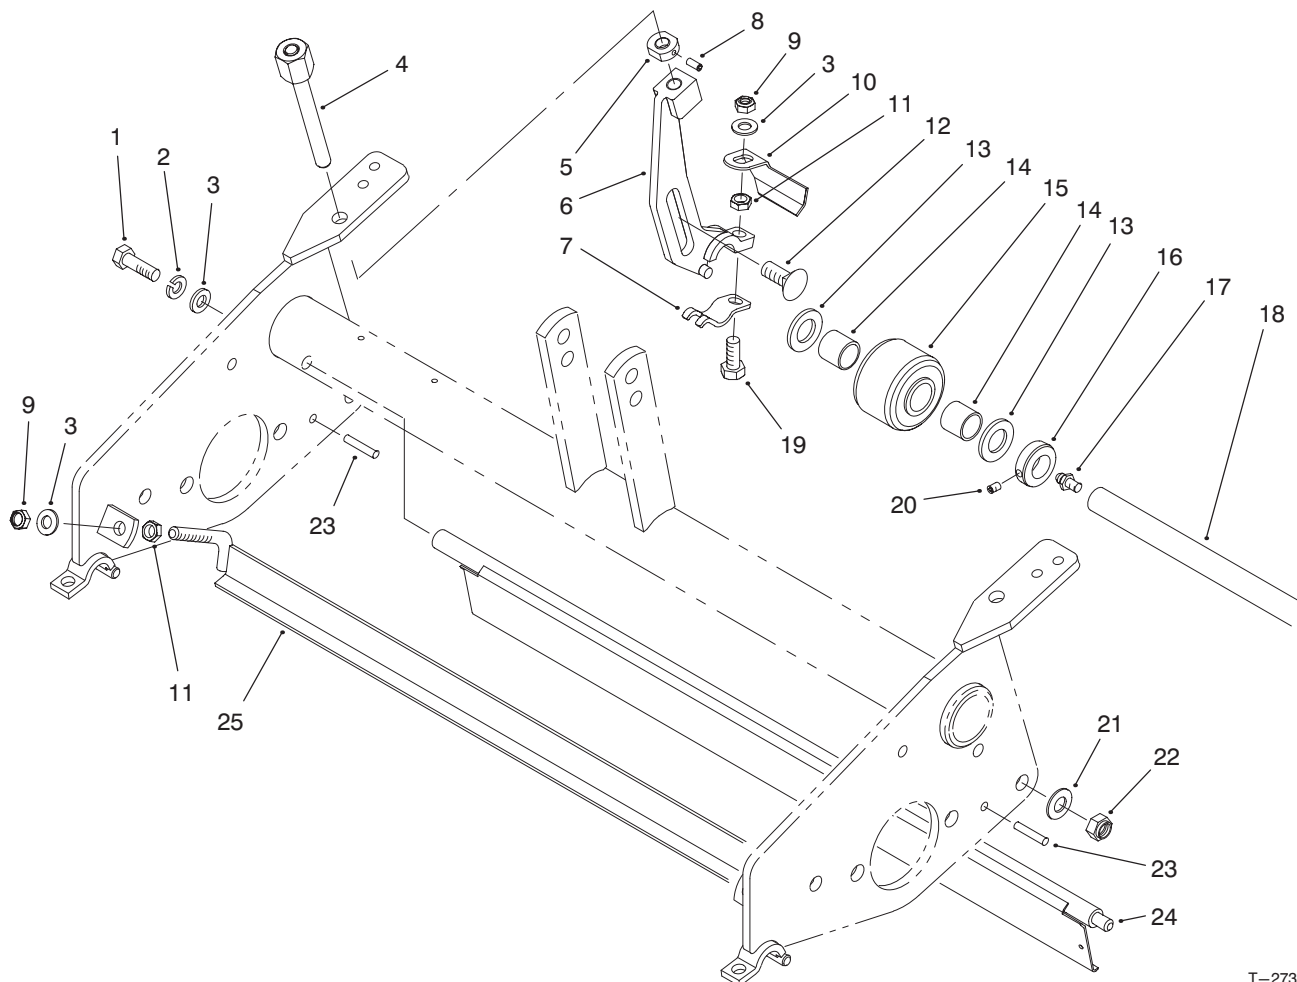

MODEL NO. 04493-70001 & UP

PARTS
CATALOG

DETHATCHER KIT

For Greensmaster[®] 3200

T-2732-1

ROLLER ASSEMBLY

Ref. No.	Part No.	Description	No. Used
1	322-5	Screw - HH	1
2	3253-4	Washer - Lock	1
3	3256-74	Washer - Flat	5
4	95-1633	HOC Adjustment Assembly	2
5	95-1632	Nut - Lock	2
6	95-1638	Bracket - HOC Adjustment	2
7	95-1637	Collar - HOC	2
8	3245-42	Screw - Set	2
9	33024-00	Nut - Lock NI	4
10	94-9219	Scraper - Roller, Right	1
*	94-9220	Scraper - Roller, Left	1
11	33014-00	Nut - Hex.	4
12	33125-030	Screw - Carriage	2
13	257-11	Washer - Thrust	4

Ref. No.	Part No.	Description	No. Used
14	95-7497	Bushing - Wheel	4
15	94-9211	Wheel Assembly	2
16	94-9213	Collar - Shaft (Incl. Ref. #20)	2
17	302-5	Fitting - Grease	2
18	94-9210	Shaft - Wheel, Rear	1
19	33114-030	Screw - HH	2
20	3245-1	Screw - Set	2
21	3256-24	Washer - Flat	2
22	33025-00	Nut - Lock NI	2
23	32121-12	Pin - Roll	2
24	82-6780	Rear Deflector Assembly	1
25	94-9226	Bracket - Scraper	1

*Not Illustrated

©The TORO Company - 1997
All Rights Reserved

TPS

T-2731-1

FRAME ASSEMBLY

Ref. No.	Part No.	Description	No. Used
1	2410-30	Cap - Plastic	1
2	94-9209	Housing - Bearing	2
3	302-5	Fitting - Grease	4
4	93-1394	Nut - Spline	1
5	251-337	Bearing - Ball	2
6	3245-35	Screw - Set	2
7	251-77	Collar - Lock	2
8	94-9203	Frame - Dethatcher	1
9	33025-00	Nut - Lock NI	1
10	93-2463	Roller - Lift	1
11	75-1840	Grass Shield Assembly	1
12	93-2464	Spacer - Roller	1
13	33115-080	Screw - HH	1
14	33104-025	Screw - HHF	2
15	94-9214	Nut - Spline, LH	1
16	95-1642	Weight - Counter	1
17	93-2569	Screw - HH	4
18	3256-24	Washer - Flat	2
19	33105-020	Screw - HHF	2