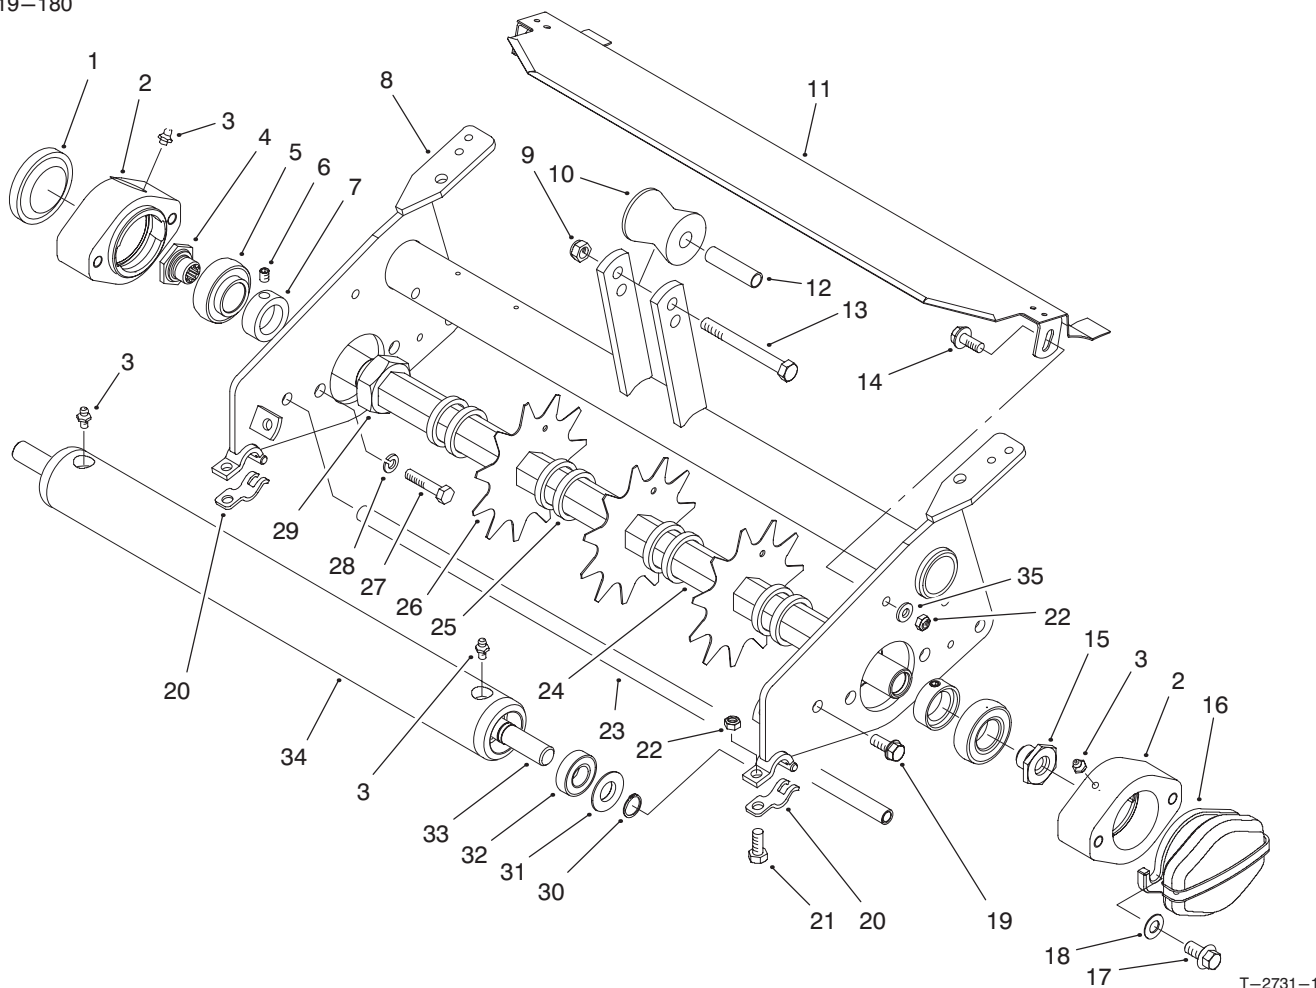

MODEL NO. 04493-70001 & UP

PARTS
CATALOG

DETHATCHER KIT

For Greensmaster[®] 3200

T-2732-1

ROLLER ASSEMBLY

Ref. No.	Part No.	Description	No. Used
1	322-5	Screw - HH	1
2	3253-4	Washer - Lock	1
3	3256-74	Washer - Flat	5
4	95-1633	HOC Adjustment Assembly	2
5	95-1632	Nut - Lock	2
6	95-1638	Bracket - HOC Adjustment	2
7	95-1637	Collar - HOC	2
8	3245-42	Screw - Set	2
9	33024-00	Nut - Lock NI	4
10	94-9219	Scraper - Roller, Right	1
*	94-9220	Scraper - Roller, Left	1
11	33014-00	Nut - Hex.	4
12	33125-030	Screw - Carriage	2
13	257-11	Washer - Thrust	4

Ref. No.	Part No.	Description	No. Used
14	95-7497	Bushing - Wheel	4
15	94-9211	Wheel Assembly	2
16	94-9213	Collar - Shaft (Incl. Ref. #20)	2
17	302-5	Fitting - Grease	2
18	94-9210	Shaft - Wheel, Rear	1
19	33114-030	Screw - HH	2
20	3245-1	Screw - Set	2
21	3256-24	Washer - Flat	2
22	33025-00	Nut - Lock NI	2
23	32121-12	Pin - Roll	2
24	82-6780	Rear Deflector Assembly	1
25	94-9226	Bracket - Scraper	1

*Not Illustrated

©The TORO Company - 1997
All Rights Reserved

TPS

T-2731-1

FRAME ASSEMBLY

Ref. No.	Part No.	Description	No. Used
1	2410-30	Cap - Plastic	1
2	94-9209	Housing - Bearing	2
3	302-5	Fitting - Grease	4
4	93-1394	Nut - Spline	1
5	251-337	Bearing - Ball	2
6	3245-35	Screw - Set	2
7	251-77	Collar - Lock	2
8	94-9203	Frame - Dethatcher	1
9	33025-00	Nut - Lock NI	1
10	93-2463	Roller - Lift	1
11	75-1840	Grass Shield Assembly	1
12	93-2464	Spacer - Roller	1
13	33115-080	Screw - HH	1
14	33104-025	Screw - HHF	2
15	94-9214	Nut - Spline, LH	1
16	95-1642	Weight - Counter	1
17	93-2569	Screw - HH	4
18	3256-24	Washer - Flat	2
19	33105-020	Screw - HHF	2